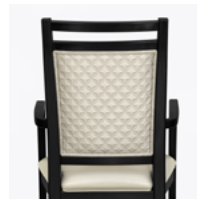

andria

Dining

kwalu.

Furnishing the Future™

andria

Dining

Great gatherings call for great design. Kwalu's Andria Dining chair delivers impressive comfort and style. This chair features a classic show frame back. Choose an optional handgrip to aid in moving the chair. Andria's generous seat cushion is set against sleek curved arms. Optional casters are available on the front legs only, its back legs are characterized by a flirtatious curve.

Model: ADRA111
23W 24.25D 38.5H 20SW 19SD 19SH 25AH

Features

Durable Finish
Kwalu's solid surface (1/8" thick) proprietary finish doesn't have any of the drawbacks of wood. The frames are moisture impervious, graffiti-resistant, easy to clean and maintenance-free.

Steel Reinforced
Our patented steel-reinforced joint system uses over 20 pieces of steel in most Kwalu chairs. Stop ongoing and costly furniture replacement.

Visible Cleanout
Cleanout prevents build-up of debris and provides for easy maintenance.